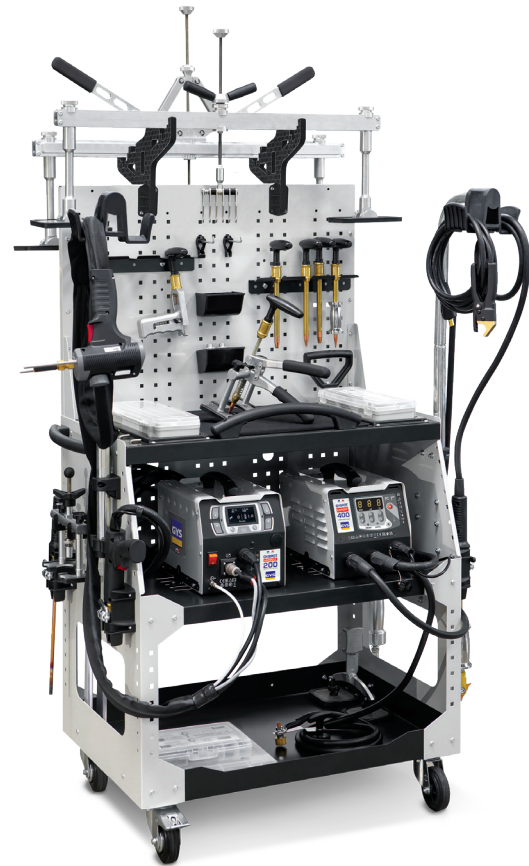

**DENTSTATION is a complete dent pulling kit, essential for repairing small, medium and big dents (sill, wheelhouse, car fender...).**

### Thanks to the DENTSTATION you can:

- Remove dents without disassembling vehicle fittings
- Repair without replacing
- Reduce the down-time
- Increase your margin
- Improve your profitability

### Sill straightening job: 30 mn instead of 3 h

Model	GYSPOT PRO 230	GYSPOT PRO 400	EXPERT 200	EXPERT 230	EXPERT 400	ARCPULL 200
Power supply	230 V	400 V	200 < 240 V	230 V	400 V	100-230V
Maximum current	3 800 A		4350 < 5100 A	3800 A	4 500 A	200 A
Guns			+			
Type of guns	1 Auto		+	1 Manual		Motorised
Gun cable	Auto : 3 m / 50 mm <sup>2</sup> (EXPERT 70 mm <sup>2</sup> ) + Manual : 2 m / 70 mm <sup>2</sup>					3 m / 25 mm <sup>2</sup>
Consumables Box	 SPOTTER BOX PRO					 ALU RING BOX 1.5 mm